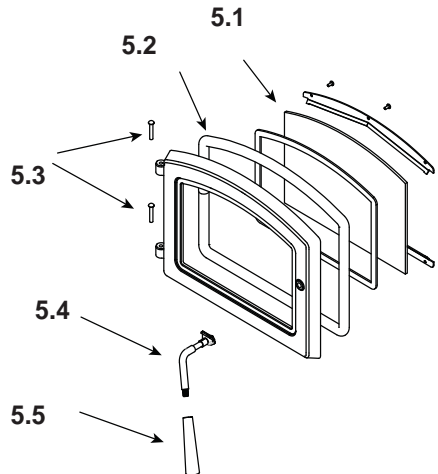

#5 Door Assembly

IMPORTANT: THIS IS DATED INFORMATION. When requesting service or replacement parts for your appliance please provide model number and serial number. All parts listed in this manual must be ordered from a dealer.

Stocked at Depot

ITEM	DESCRIPTION	COMMENTS	PART NUMBER	
5	Door Assembly		SRV7083-021	
5.1	Glass Assembly		SRV7081-173	Y
5.2	Rope, Door, 3/4" x 84"		832-1680	Y
5.3	Hinge Pins	Pkg of 2	433-1590/2	Y
5.4	Threaded Handle Assembly Kit		KS-5140-1448	Y
5.5	Handle Black Phenolic Kit		KS-5140-1442	Y