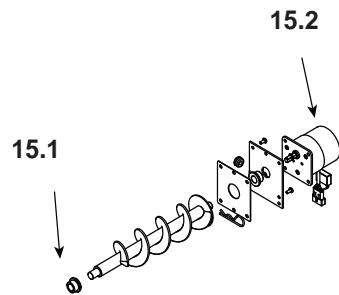

#15 Feeder Assembly

15	Feed Assembly Kit		SRV7077-014	
15.1	Feed Shaft Bushing	Pkg of 2	7000-600/2	
15.2	Feed Motor		SRV7000-670	Y
	Ambient Probe		SRV7000-668	Y
	Exhaust Probe		SRV7000-669	Y
	Wire Harness		SRV7077-184	Y
	Wire Clip	Pkg of 10	7000-400/10	Y