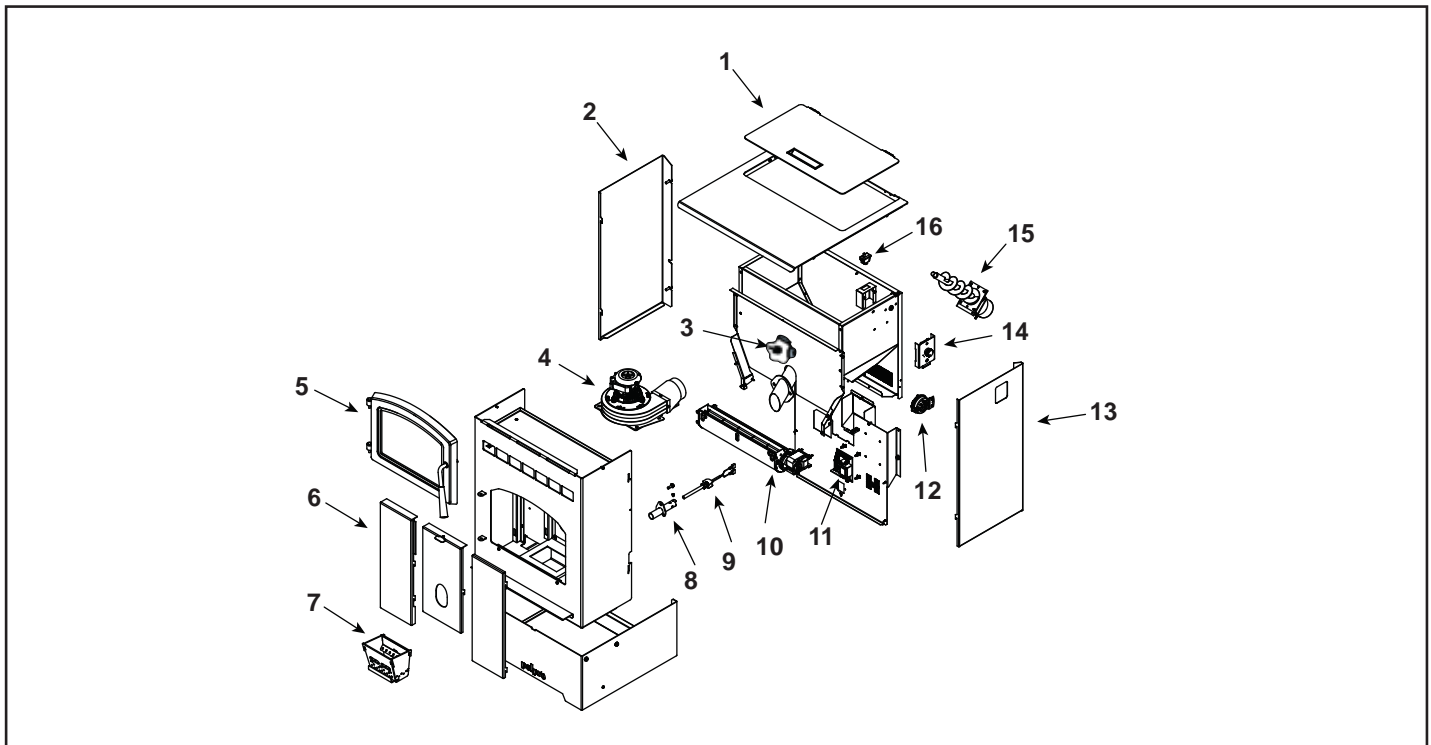

IMPORTANT: THIS IS DATED INFORMATION. When requesting service or replacement parts for your appliance please provide model number and serial number. All parts listed in this manual must be ordered from a dealer.

**Stocked
at Depot**

ITEM	DESCRIPTION	COMMENTS	PART NUMBER	
1	Hopper Lid Assembly		SRV7083-019	
2	Side Curtain, Left Hand		SRV7083-154	Y
3	Snap disc, Manual Reset		SRV230-0080	Y
4	Exhaust Combustion Blower		812-4400	Y
	Gasket, Between Blower Housing and Stove		240-0812	Y
	Gasket, Between Blower Housing and Motor		812-4710	Y
5	Door Assembly		SRV7083-021	
6	Baffle Kit		SRV7079-006	
7	Firepot		SRV7077-003	Y
8	Igniter Chamber Kit		SRV7077-110	
9	Igniter Kit		SRV7000-660	Y
10	Convection Blower		SRV7000-659	Y
11	Control Board		SRV7079-050	Y
12	Vacuum Switch		SRV7000-531	Y
	Vacuum Hose, 5/32 ID	3 Ft	SRV240-0450	Y
13	Side Curtain, Right Hand		SRV7083-153	Y
14	Dial Control Kit, w/Wire Harness		SRV7083-036	Y
15	Feed Assembly Kit		SRV7077-014	Y
16	Hopper Switch		SRV7000-612	Y